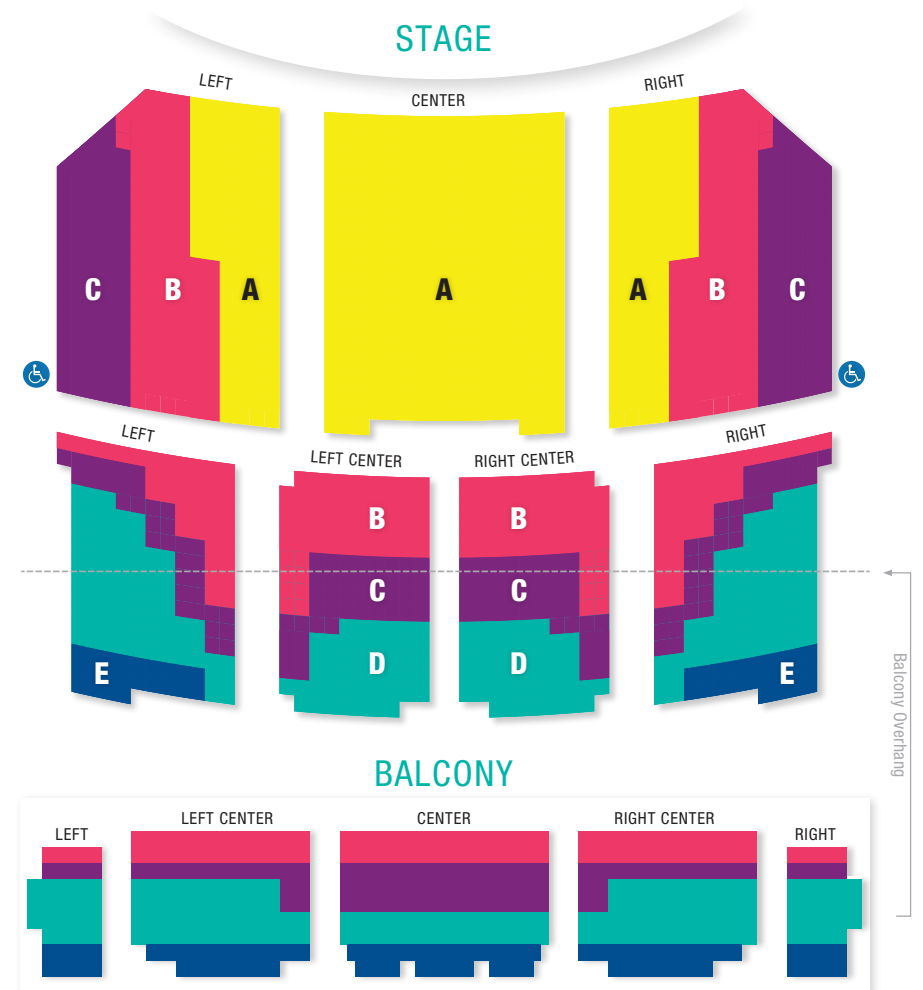

PREMIERS

SEATING ZONE MAP

Please refer to the chart below for your 4-show subscription price. Our most expensive ticket for subscribers is just \$39.50 per show. For a detailed view, visit ParamountAurora.com/map.

	PREVIEW PERFORMANCES		REGULAR PERFORMANCES	
	WEDNESDAY & THURSDAY	FRIDAY	WEDNESDAY & THURSDAY	FRIDAY, SATURDAY & SUNDAY
SEATING ZONE A	\$124	\$138	\$144	\$158
SEATING ZONE B	\$108	\$122	\$128	\$142
SEATING ZONE C	\$94	\$108	\$114	\$128
SEATING ZONE D	\$76	\$90	\$96	\$110
SEATING ZONE E	\$56	\$70	\$76	\$90