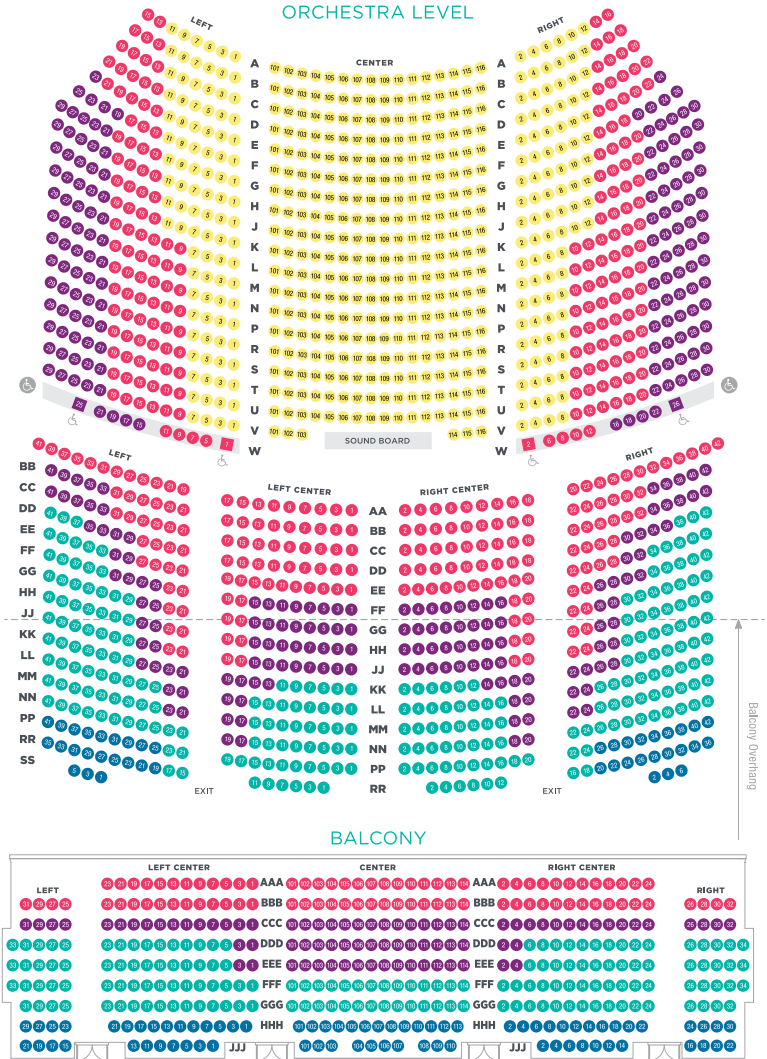

# SEATING ZONE MAP

Ticket prices vary slightly by seating location. Please refer to the chart below for your 4-show subscription price. Our most expensive ticket for subscribers is just \$39.50 per show. For a detailed view, please visit [ParamountAurora.com/map](http://ParamountAurora.com/map).