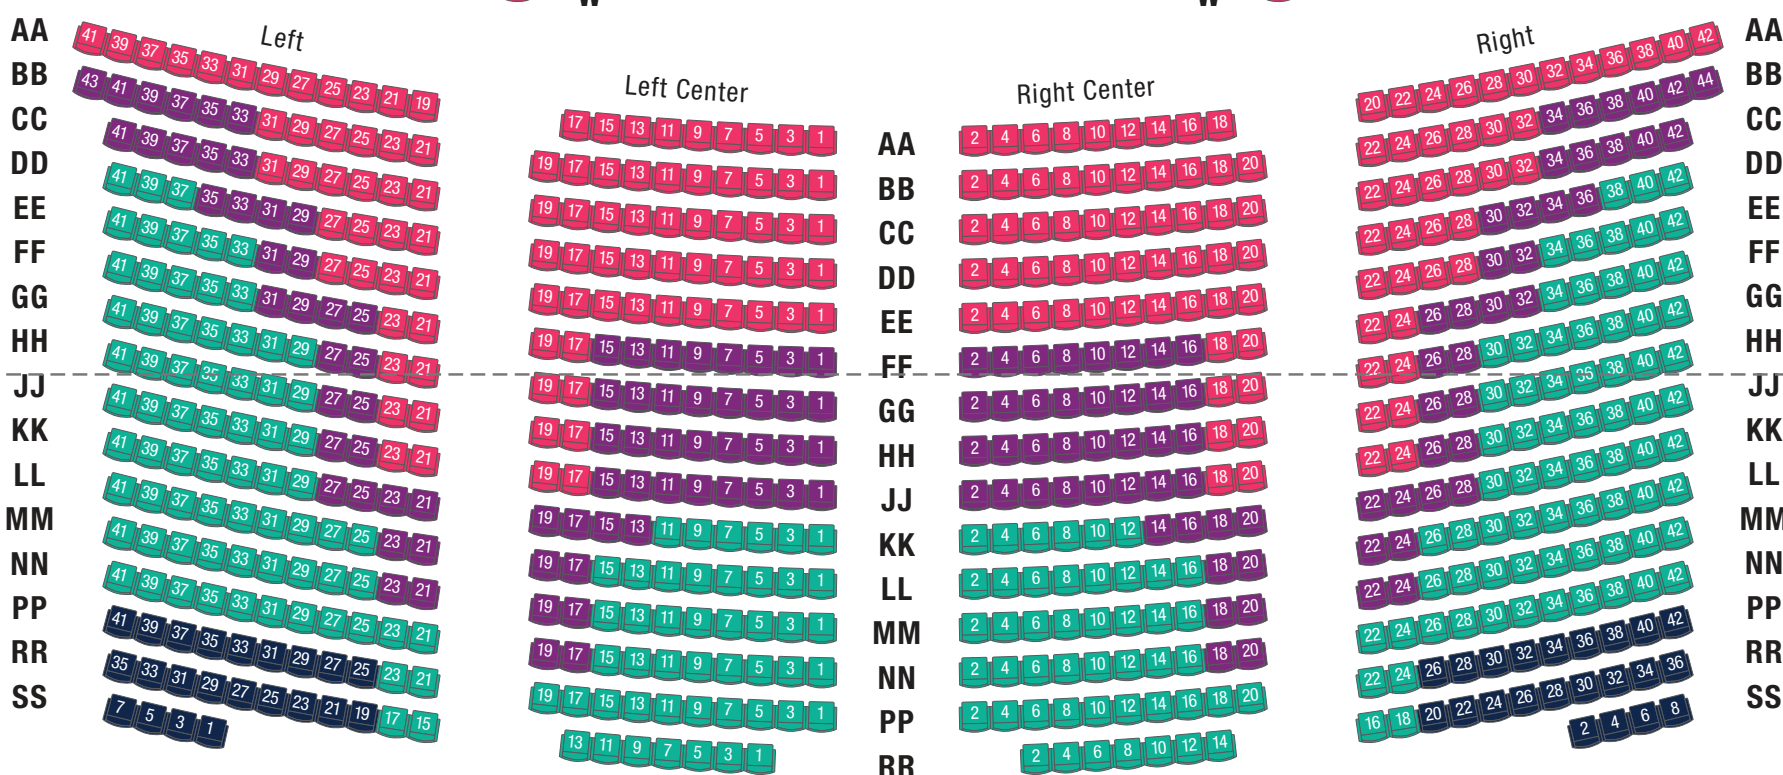

BUY 2 SHOWS GET 2 SHOWS FREE

TOTAL PRICE PER 4-SHOW SUBSCRIPTION.
ADD $4 FOR HISTORIC PRESERVATION FEE.

PREVIEW PERFORMANCES

REGULAR PERFORMANCES

	Wednesday & Thursday	Friday	Wednesday & Thursday	Friday, Saturday & Sunday
SEATING ZONE A	$110	$124	$114	$128
SEATING ZONE B	$106	$120	$110	$124
SEATING ZONE C	$100	$114	$104	$118
SEATING ZONE D	$92	$106	$96	$110
SEATING ZONE E	$72	$86	$76	$90

STAGE