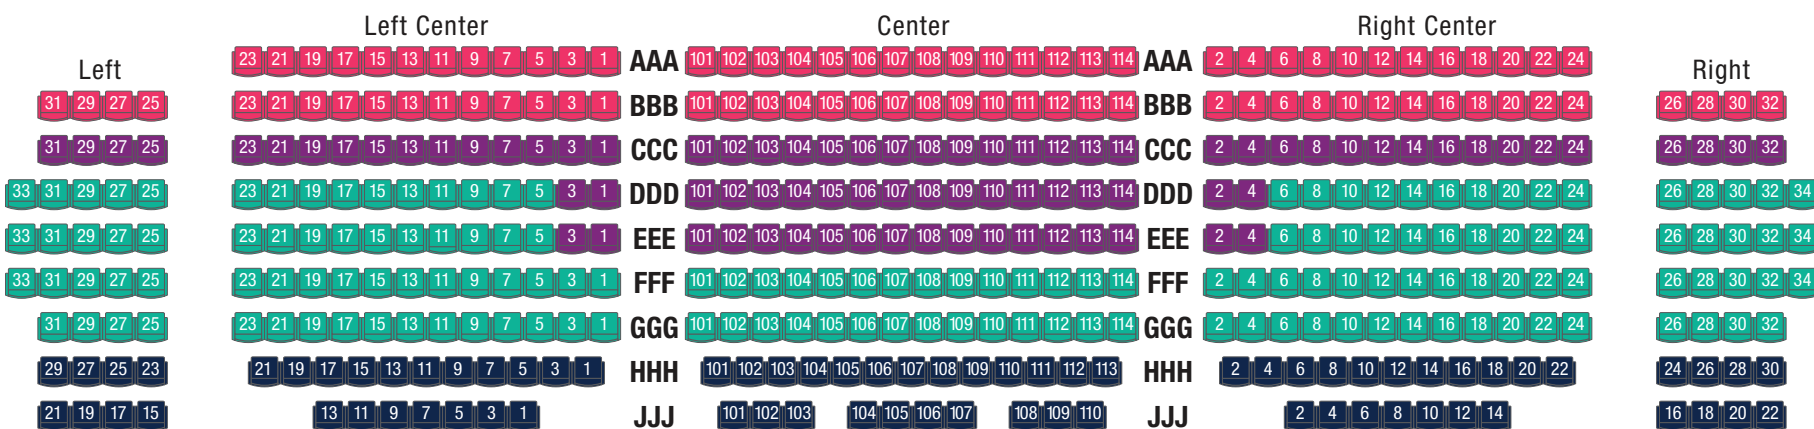

BALCONY

Balcony Overhang

Balcony Overhang