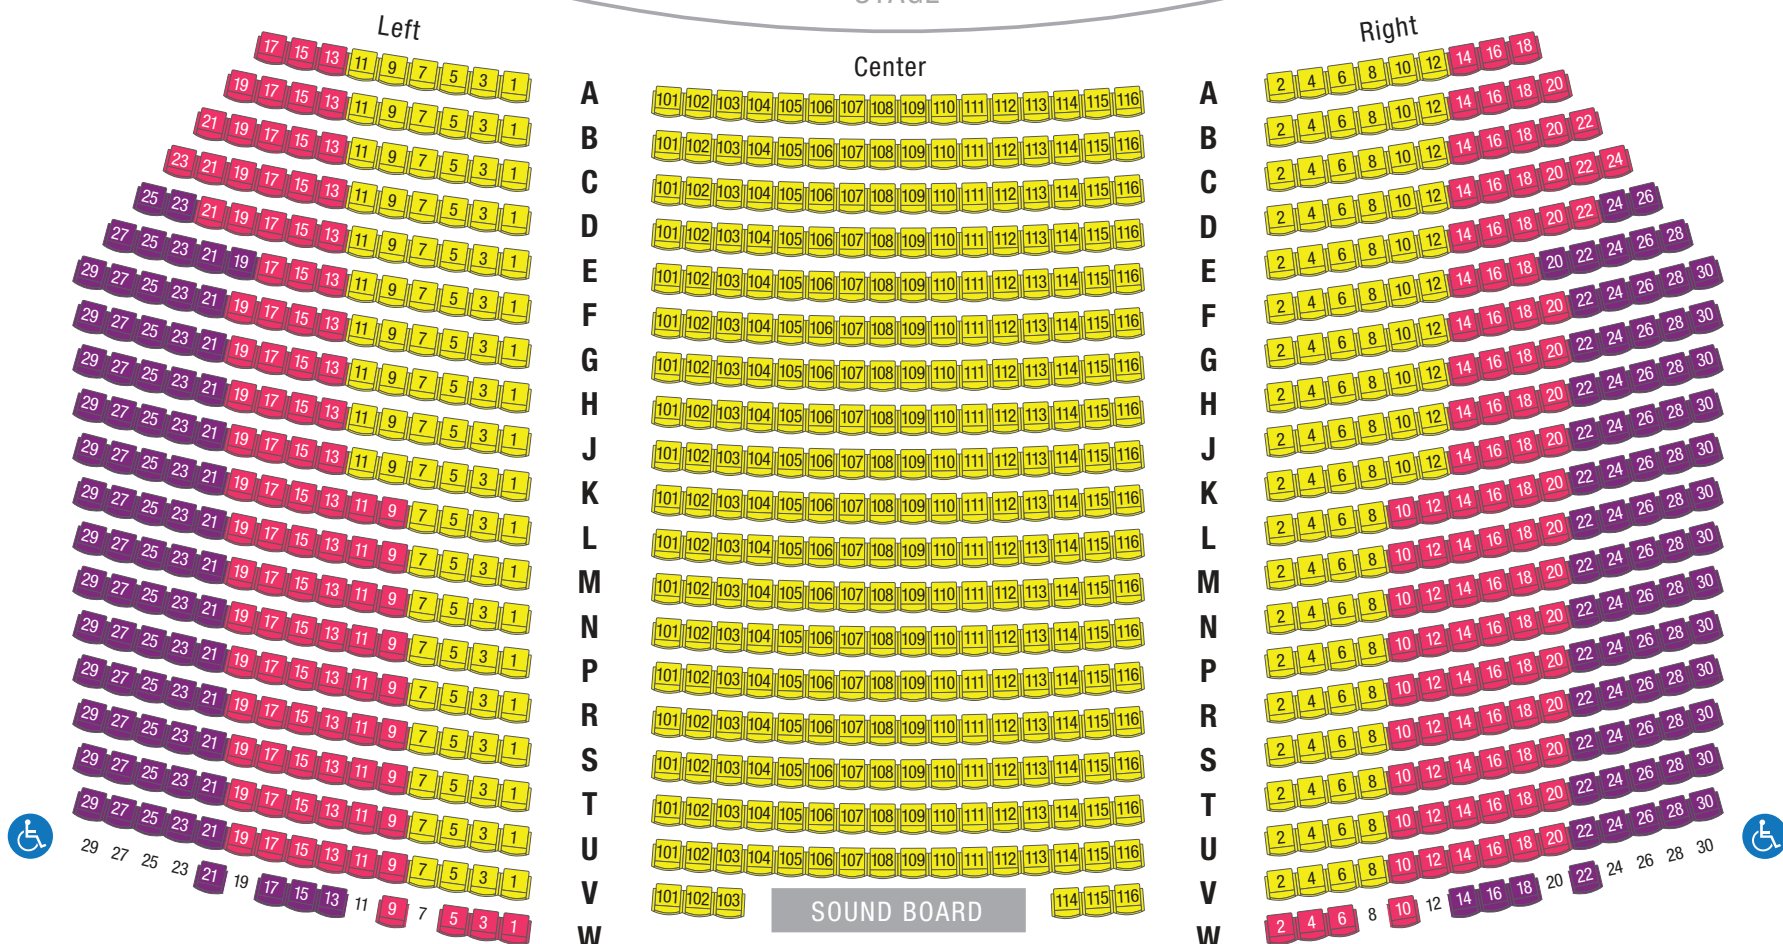

BUY 2 SHOWS GET 2 SHOWS FREE

TOTAL PRICE PER 4-SHOW SUBSCRIPTION.
ADD $4 FOR HISTORIC PRESERVATION FEE.

PREVIEW PERFORMANCES

REGULAR PERFORMANCES

	Wednesday & Thursday	Friday	Wednesday & Thursday	Friday, Saturday & Sunday
SEATING ZONE A	$110	$124	$114	$128
SEATING ZONE B	$106	$120	$110	$124
SEATING ZONE C	$100	$114	$104	$118
SEATING ZONE D	$92	$106	$96	$110
SEATING ZONE E	$72	$86	$76	$90

STAGE