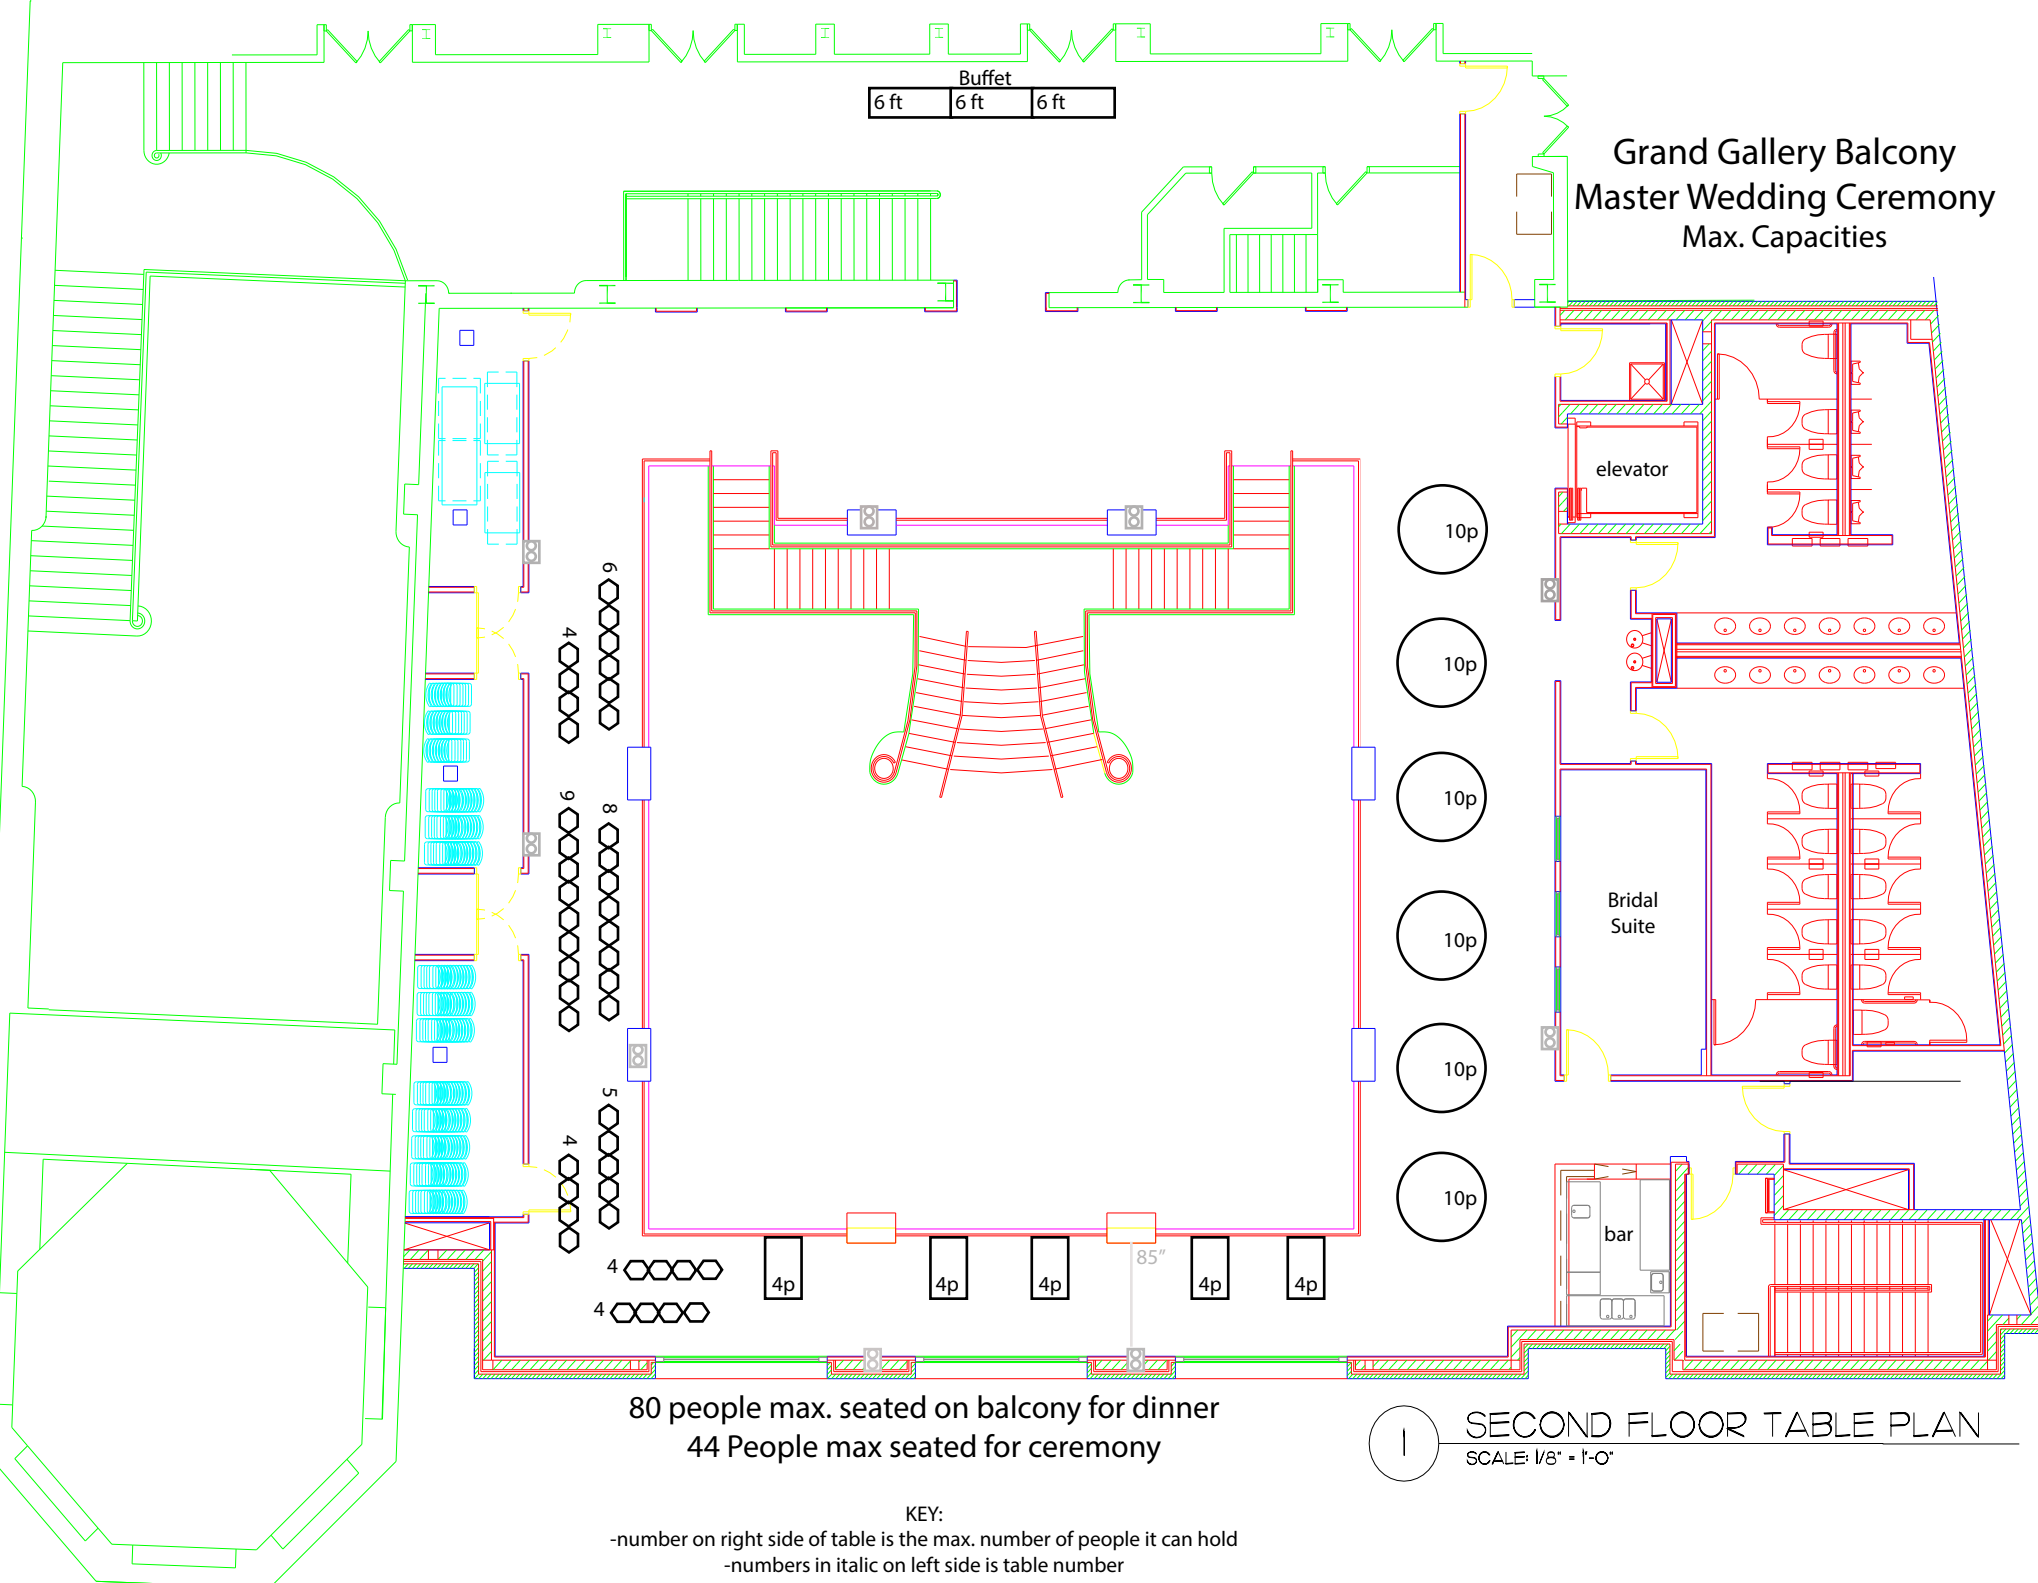

Grand Gallery Balcony
Master Wedding Ceremony
Max. Capacities

Buffet
 6 ft 6 ft 6 ft

80 people max. seated on balcony for dinner
 44 People max seated for ceremony

1 SECOND FLOOR TABLE PLAN
 SCALE: 1/8" = 1'-0"

KEY:
 -number on right side of table is the max. number of people it can hold
 -numbers in italic on left side is table number