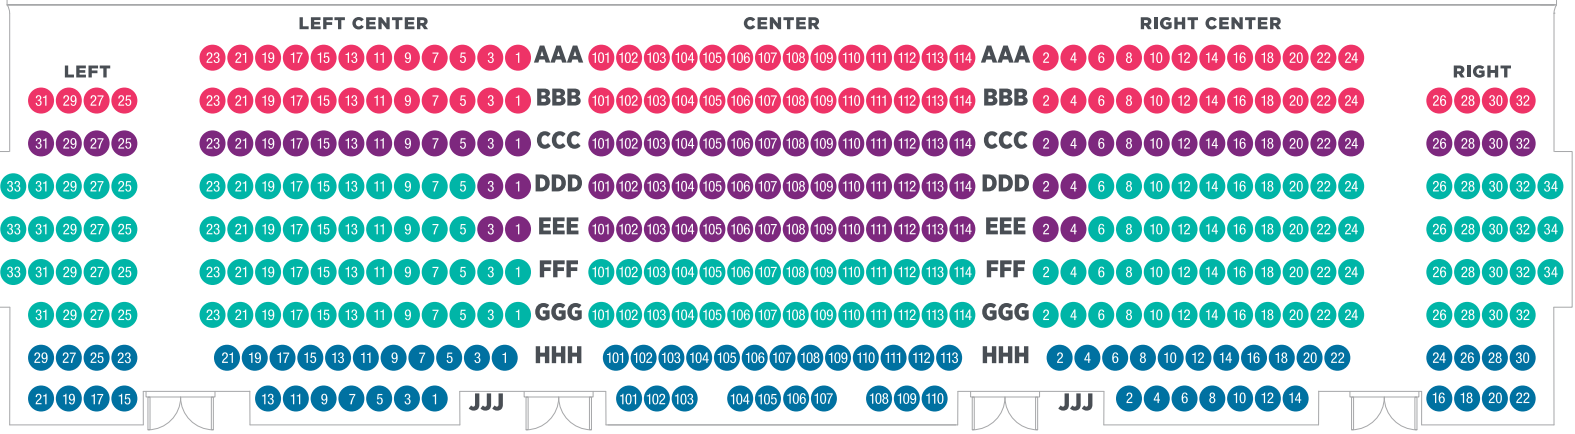

PARAMOUNT THEATRE

**BUY 2 SHOWS
GET 2 SHOWS
FREE**

SEATING ZONE	PREVIEW PERFORMANCES		REGULAR PERFORMANCES	
	WED & THURS	FRIDAY	WED & THURS	FRI, SAT & SUN
Seating Zone A	$140	$154	$160	$174
Seating Zone B	$120	$134	$140	$154
Seating Zone C	$100	$114	$120	$134
Seating Zone D	$80	$94	$100	$114
Seating Zone E	$60	$74	$80	$94

Prices above are for ALL 4 SHOWS in Broadway Subscription Series. Fees not included.

BEST SEATS
Show after show, the seats you choose are yours. Want to upgrade? Season ticket holders always have priority.

FLEXIBILITY
Can't make it to a show? It's ok! With 1-hour notice prior to your scheduled performance, subscribers can exchange tickets for another performance time.

FIRST TO KNOW
Season ticket holders get first dibs at tickets and the best seats. They also get pre-sale access to most non-Broadway Series shows.

DISCOUNTS
Season ticket holders save 10% on any additional Broadway tickets, as well as other select Paramount shows.