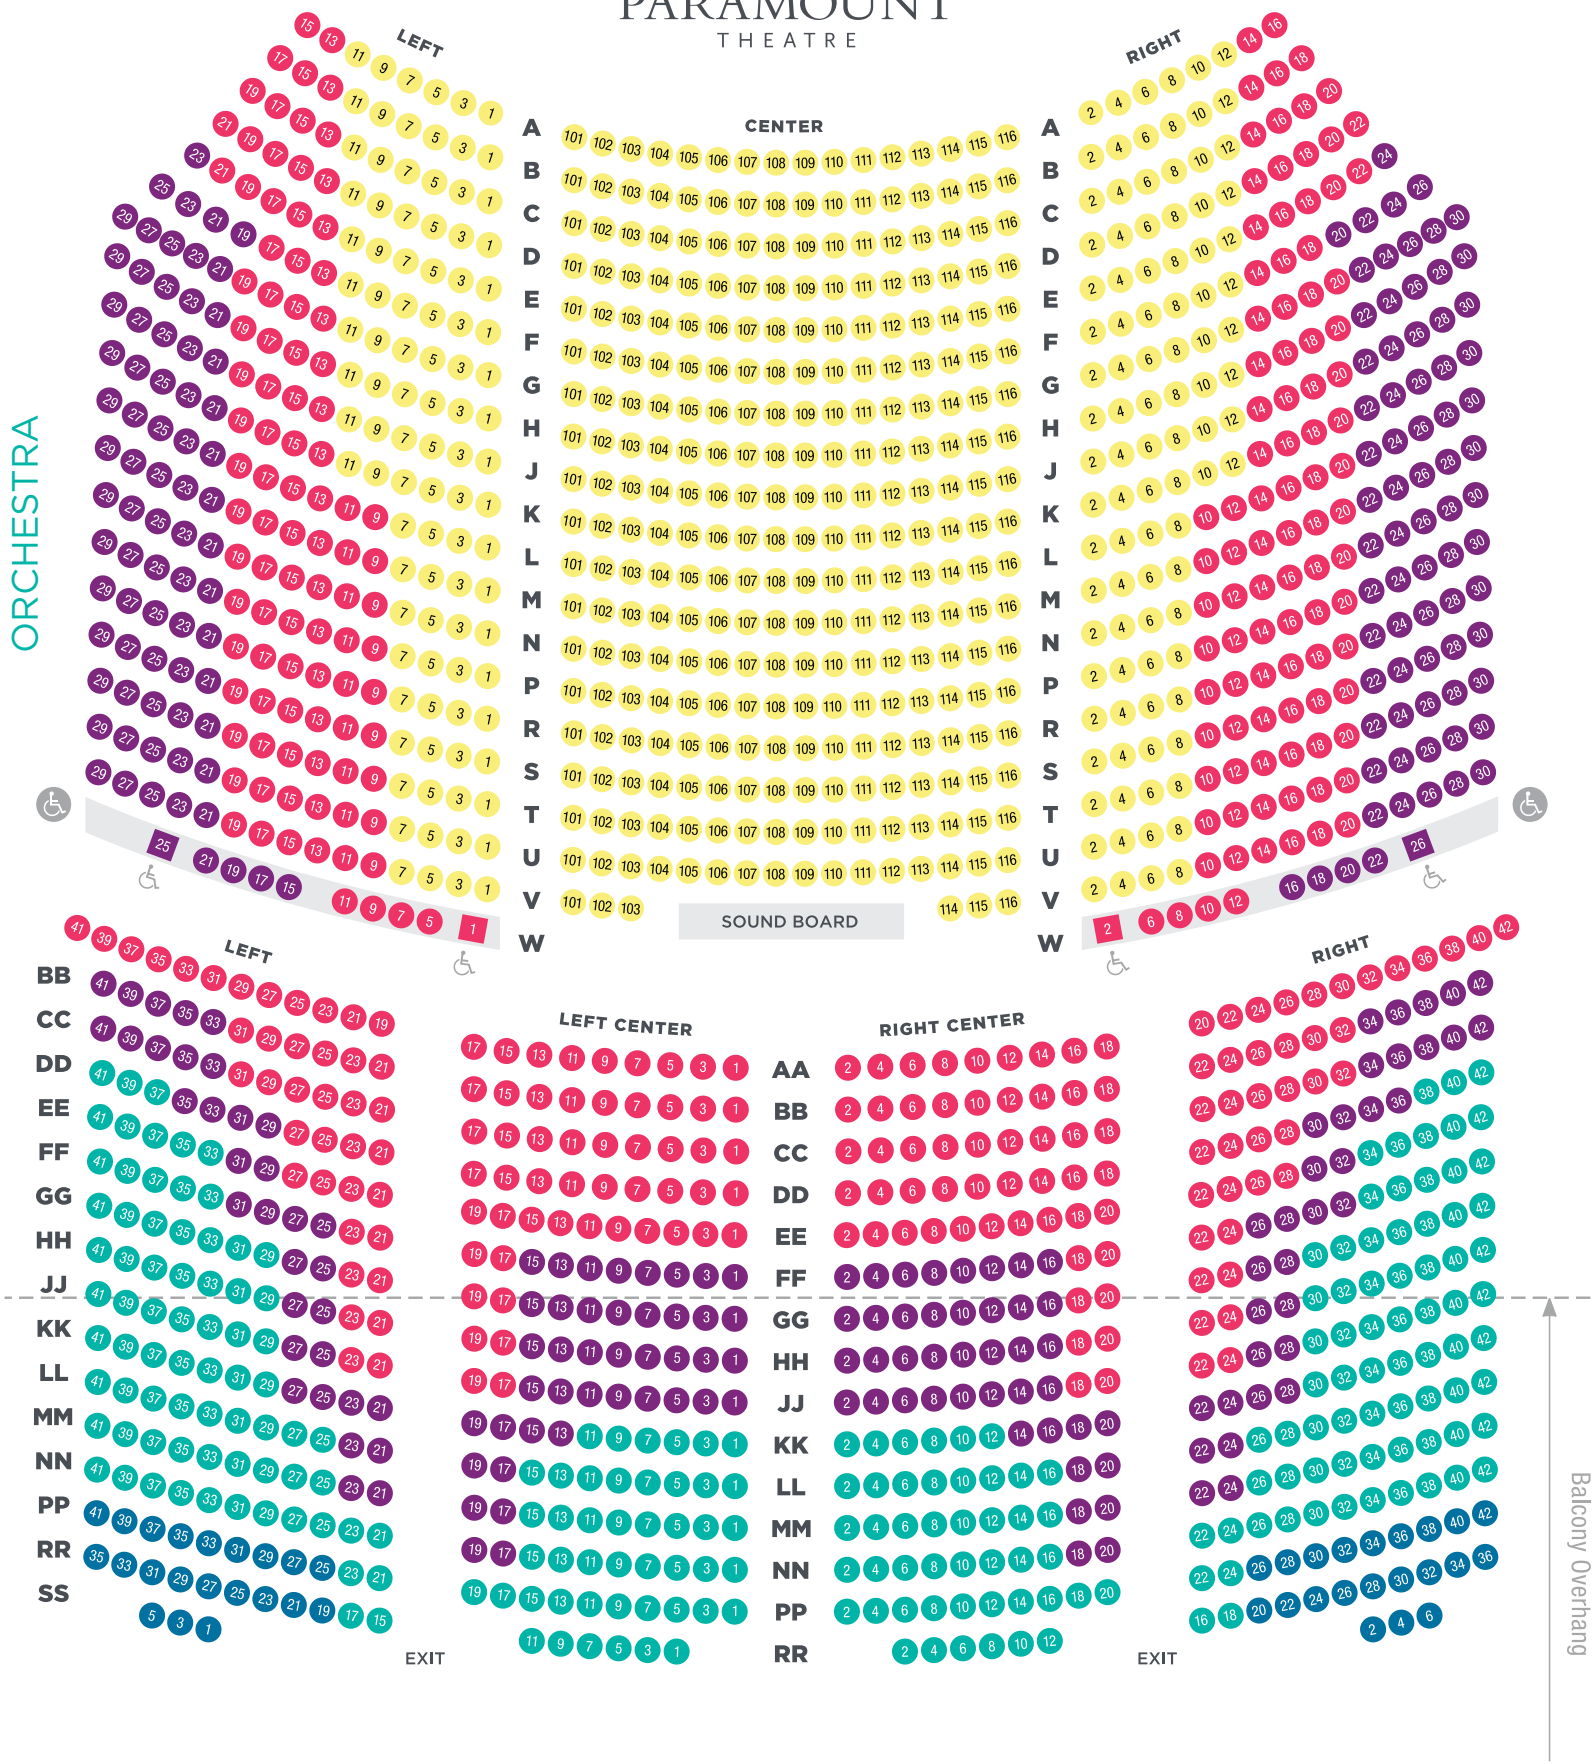

### TIPS FOR RENEWING

When you renew your season tickets for the 2025/2026 Broadway Series, you can choose to keep your same seats for the upcoming season or make a change to your subscription. Here are some suggestions for making a successful change:

#### CHANGE TO SHOW TIMES

You asked, and we listened! Starting in August 2025 with *Come From Away*, our Friday evening Broadway shows will begin at **7 p.m.**, and Saturday performances will now be at **2 p.m.** and **7 p.m.**

\*Holiday reschedule. Day of week may differ. Price ranges above are for ALL 4 SHOWS in Broadway Subscription Series. Fees not included.

PARAMOUNT THEATRE

**BUY 2 SHOWS  
GET 2 SHOWS  
FREE**

SEATING ZONE	PREVIEW PERFORMANCES		REGULAR PERFORMANCES	
	WED & THURS	FRIDAY	WED & THURS	FRI, SAT & SUN
Seating Zone A	\$140	\$154	\$160	\$174
Seating Zone B	\$120	\$134	\$140	\$154
Seating Zone C	\$100	\$114	\$120	\$134
Seating Zone D	\$80	\$94	\$100	\$114
Seating Zone E	\$60	\$74	\$80	\$94