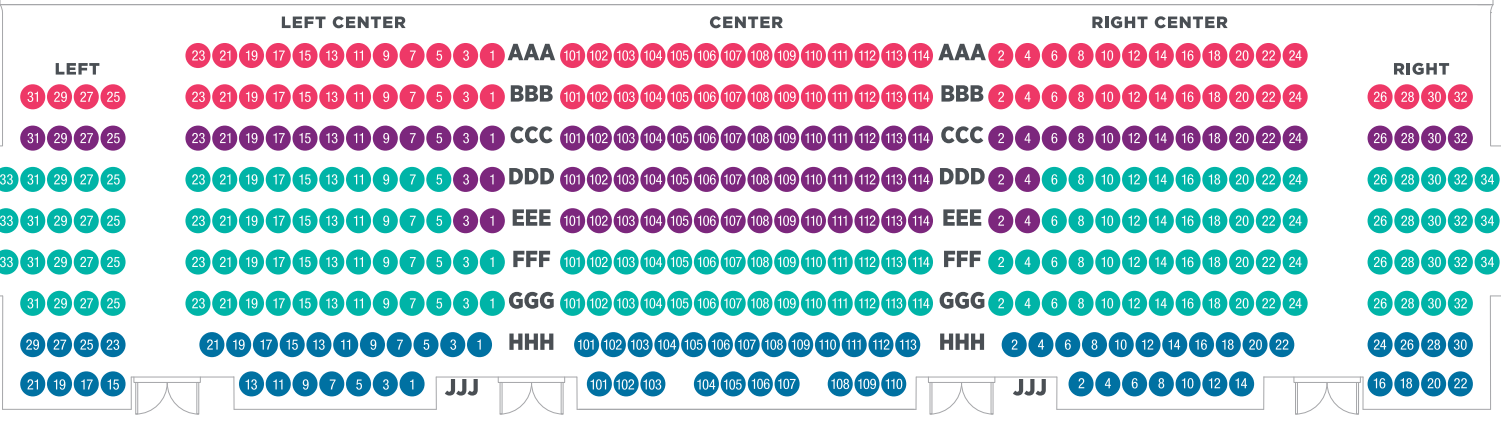

PARAMOUNT
THEATRE

**BUY 2 SHOWS
GET 2 SHOWS
FREE**

SEATING ZONE	PREVIEW PERFORMANCES		REGULAR PERFORMANCES	
	WED & THURS	FRIDAY	WED & THURS	FRI, SAT & SUN
Seating Zone A	\$140	\$154	\$144	\$158
Seating Zone B	\$124	\$138	\$128	\$142
Seating Zone C	\$110	\$124	\$114	\$128
Seating Zone D	\$92	\$106	\$96	\$110
Seating Zone E	\$72	\$86	\$76	\$90

Prices above are for ALL 4 SHOWS in Broadway Subscription Series. Fees not included (in-person \$4, phone/online \$12 - per subscription)

BEST SEATS
Show after show, the seats you choose are yours. Want to upgrade? Season ticket holders always have priority.

TIPS FOR ORDERING

When you pre-order season tickets for the 2020/2021 Broadway Series, please choose a series number from the chart that best fits your schedule. If you have seating location preferences, please indicate those on your order. **Helpful tips:**

2. BE FLEXIBLE

Providing several seating location options with your order increases our ability to fulfill your request.

CAN'T MAKE IT? NO PROBLEM.

Season ticket holders get free, unlimited exchanges up until 1 hour prior to show time. If exchanging to a higher ticket price, simply pay the difference. In the event of multiple exchanges, this policy applies only to the current ticket issued.