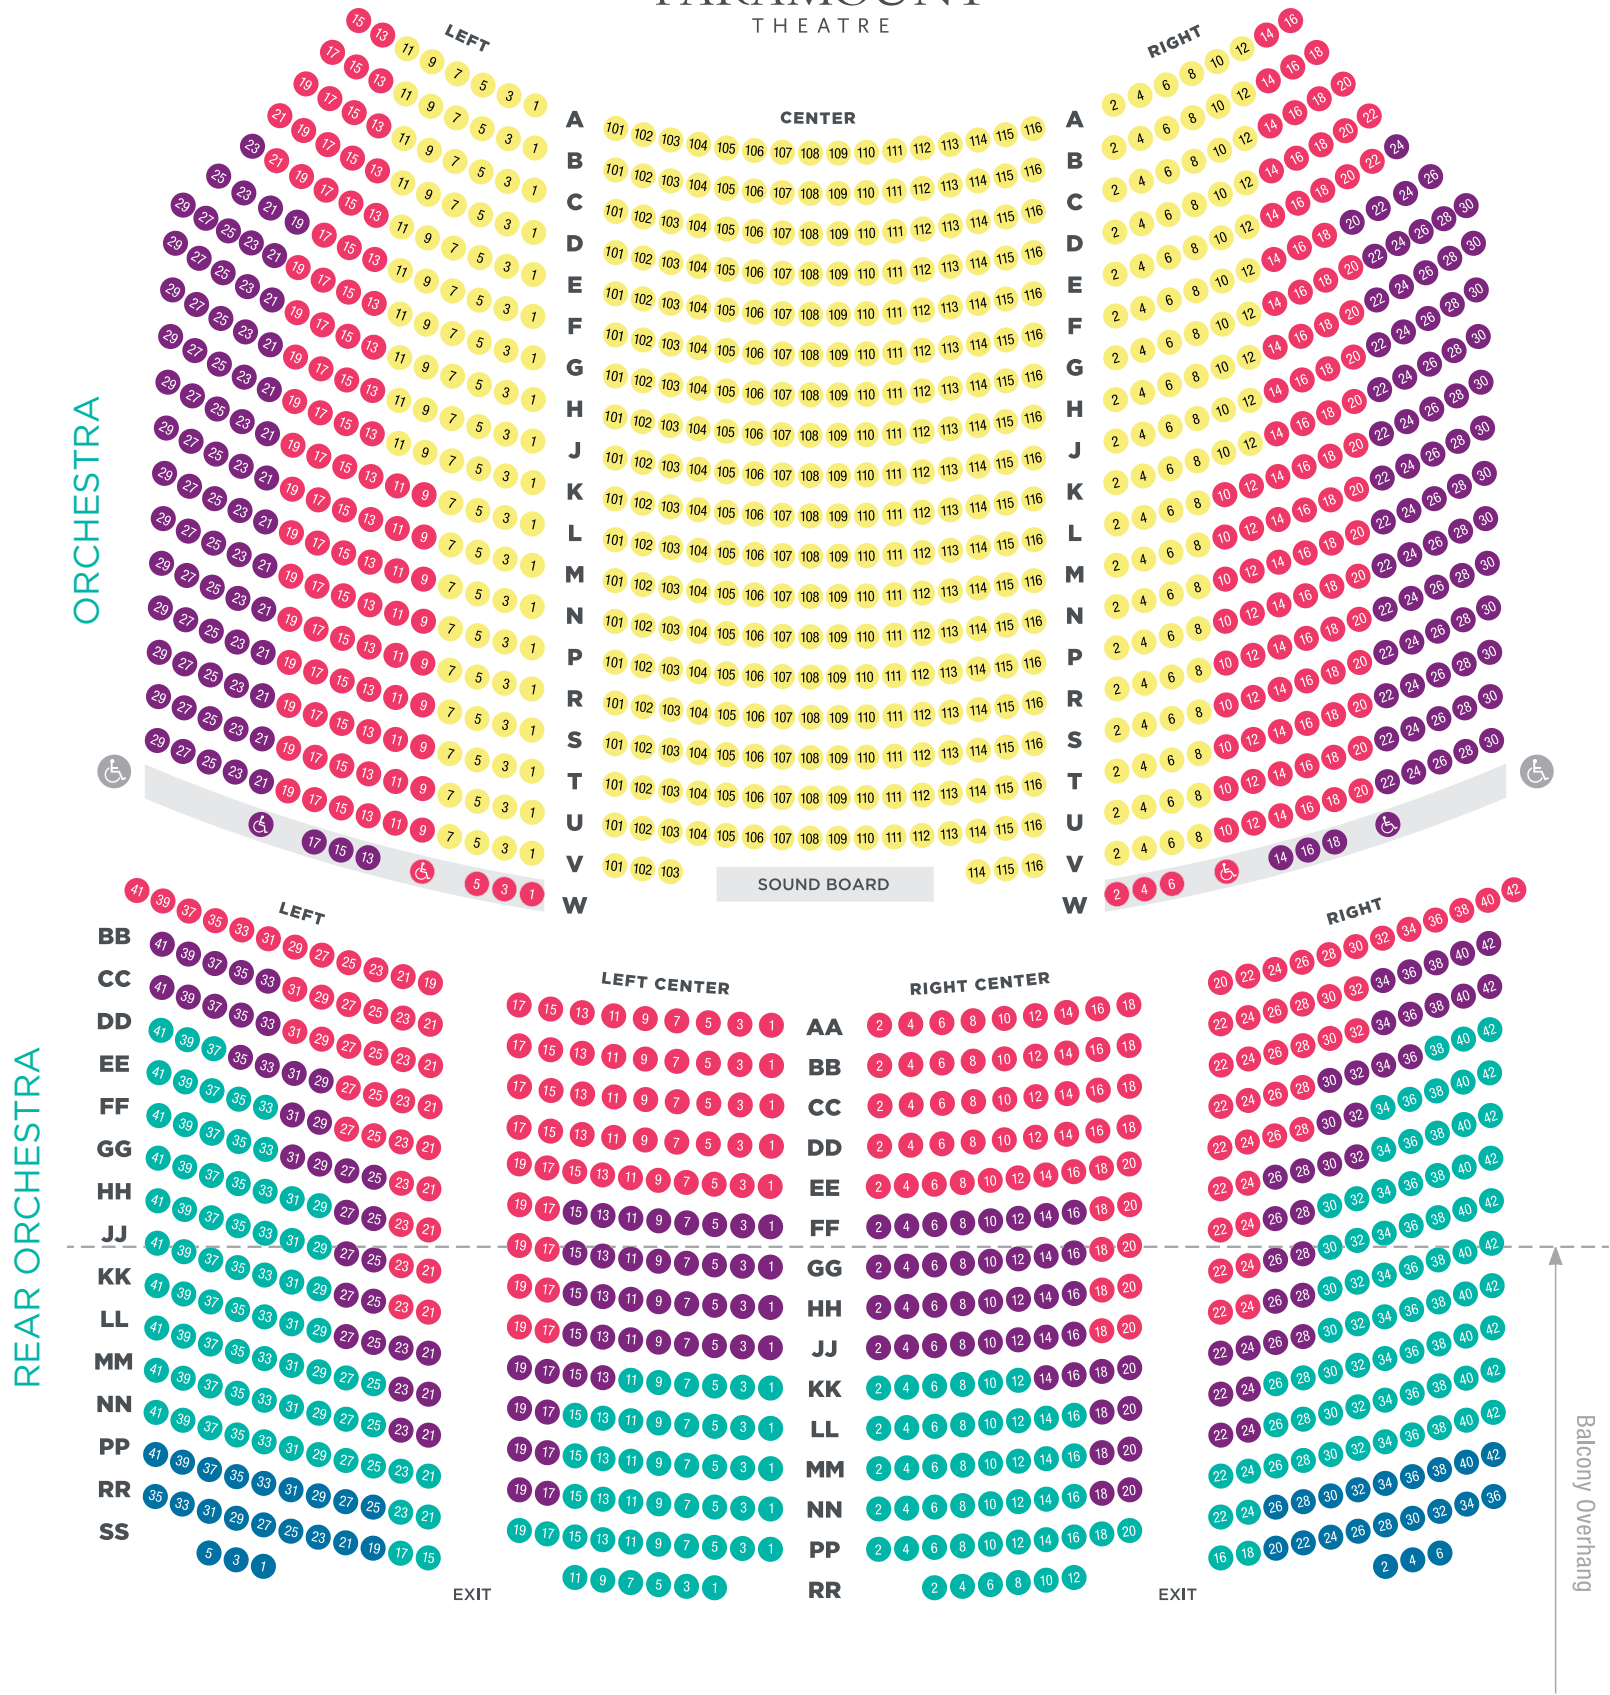

PARAMOUNT
THEATRE

**BUY 2 SHOWS
GET 2 SHOWS
FREE**

SEATING ZONE	PREVIEW PERFORMANCES		REGULAR PERFORMANCES	
	WED & THURS	FRIDAY	WED & THURS	FRI, SAT & SUN
Seating Zone A	\$140	\$154	\$144	\$158
Seating Zone B	\$124	\$138	\$128	\$142
Seating Zone C	\$110	\$124	\$114	\$128
Seating Zone D	\$92	\$106	\$96	\$110
Seating Zone E	\$72	\$86	\$76	\$90

Prices above are for ALL 4 SHOWS in Broadway Subscription Series. Fees not included (in-person \$4, phone/online \$12 - per subscription)

BEST SEATS
Show after show, the seats you choose are yours. Want to upgrade? Season ticket holders always have priority.

TIPS FOR ORDERING

When you pre-order season tickets for the 2020/2021 Broadway Series, please choose a series number from the chart that best fits your schedule. If you have seating location preferences, please indicate those on your order. **Helpful tips:**

2. BE FLEXIBLE

Providing several seating location options with your order increases our ability to fulfill your request.

CAN'T MAKE IT? NO PROBLEM.

Season ticket holders get free, unlimited exchanges up until 1 hour prior to show time. If exchanging to a higher ticket price, simply pay the difference. In the event of multiple exchanges, this policy applies only to the current ticket issued.