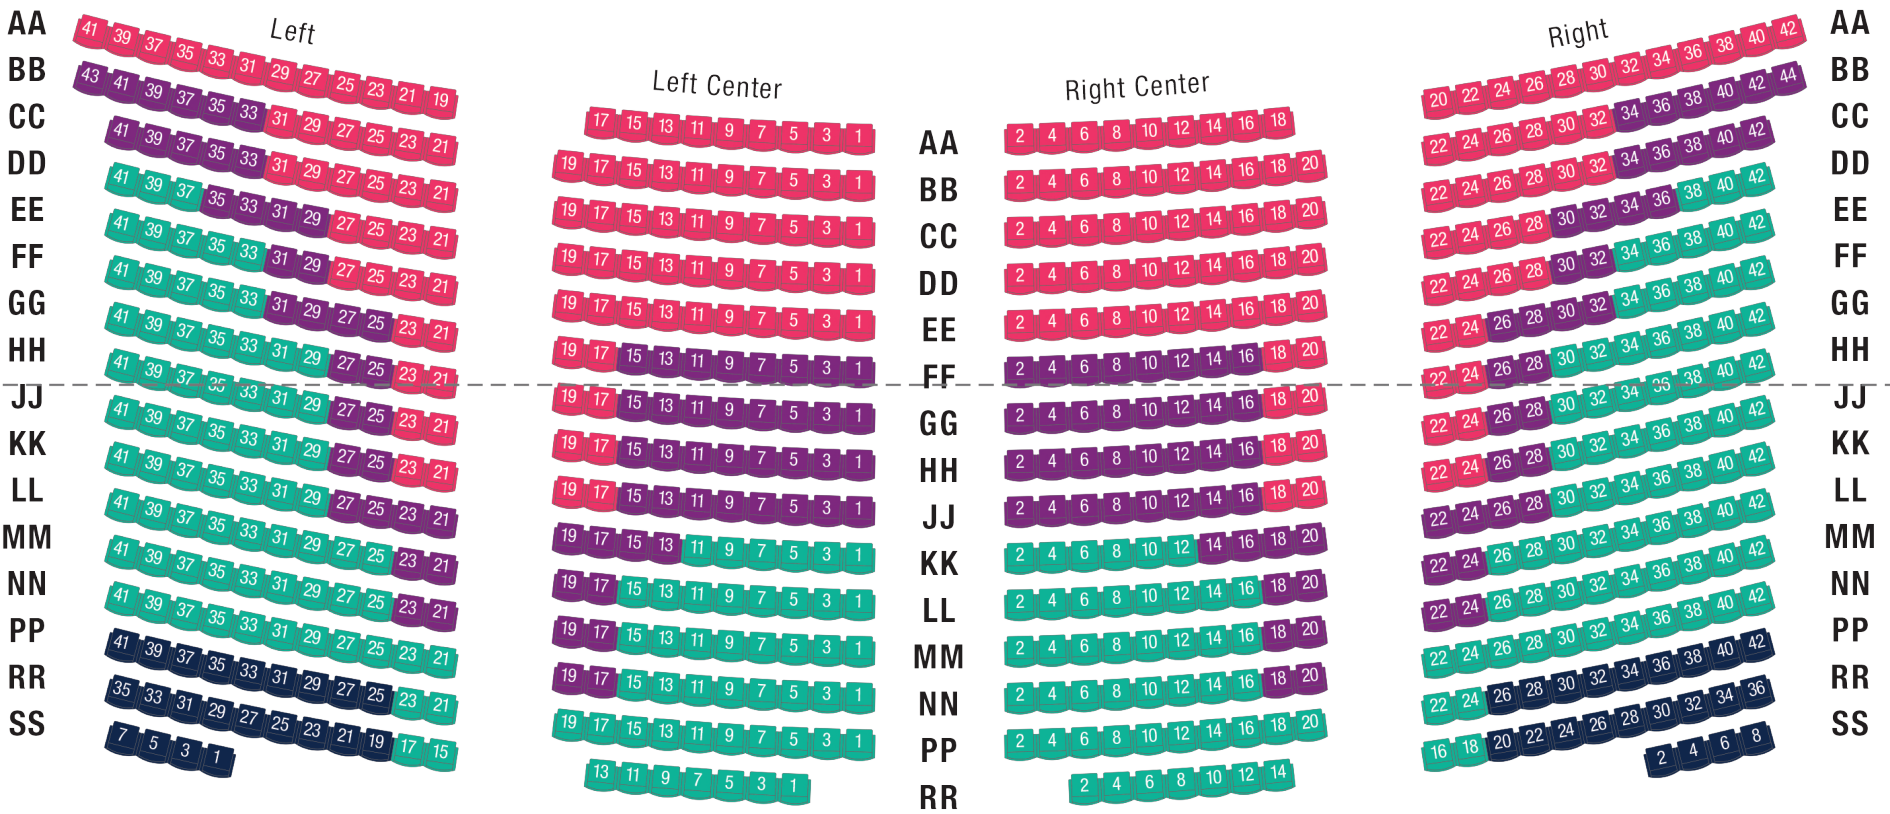

BUY 2 SHOWS GET 2 SHOWS FREE

TOTAL PRICE PER 4-SHOW SUBSCRIPTION.
Fees not included.

PREVIEW PERFORMANCES

REGULAR PERFORMANCES

	Wednesday & Thursday	Friday	Wednesday & Thursday	Friday, Saturday & Sunday
SEATING ZONE A	$110	$124	$114	$128
SEATING ZONE B	$106	$120	$110	$124
SEATING ZONE C	$100	$114	$104	$118
SEATING ZONE D	$92	$106	$96	$110
SEATING ZONE E	$72	$86	$76	$90

STAGE