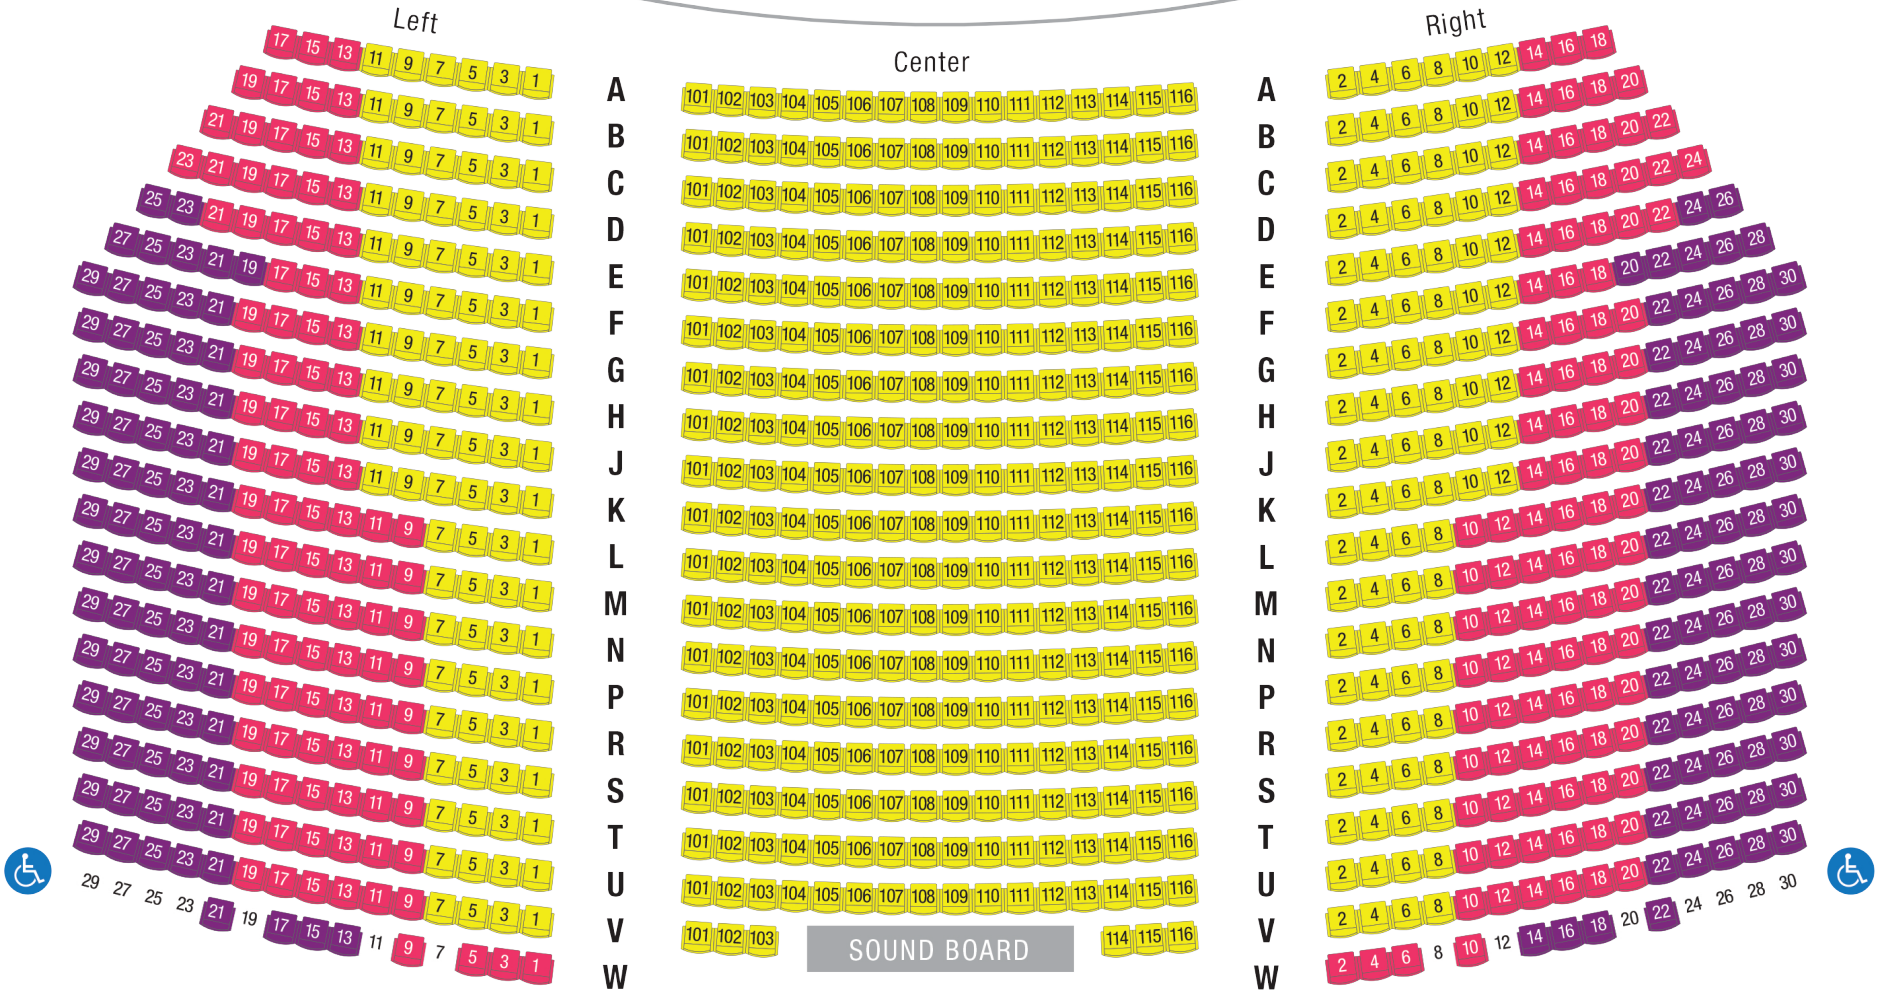

BUY 2 SHOWS GET 2 SHOWS FREE

TOTAL PRICE PER 4-SHOW SUBSCRIPTION.
Fees not included.

PREVIEW PERFORMANCES

REGULAR PERFORMANCES

	Wednesday & Thursday	Friday	Wednesday & Thursday	Friday, Saturday & Sunday
SEATING ZONE A	$110	$124	$114	$128
SEATING ZONE B	$106	$120	$110	$124
SEATING ZONE C	$100	$114	$104	$118
SEATING ZONE D	$92	$106	$96	$110
SEATING ZONE E	$72	$86	$76	$90

STAGE