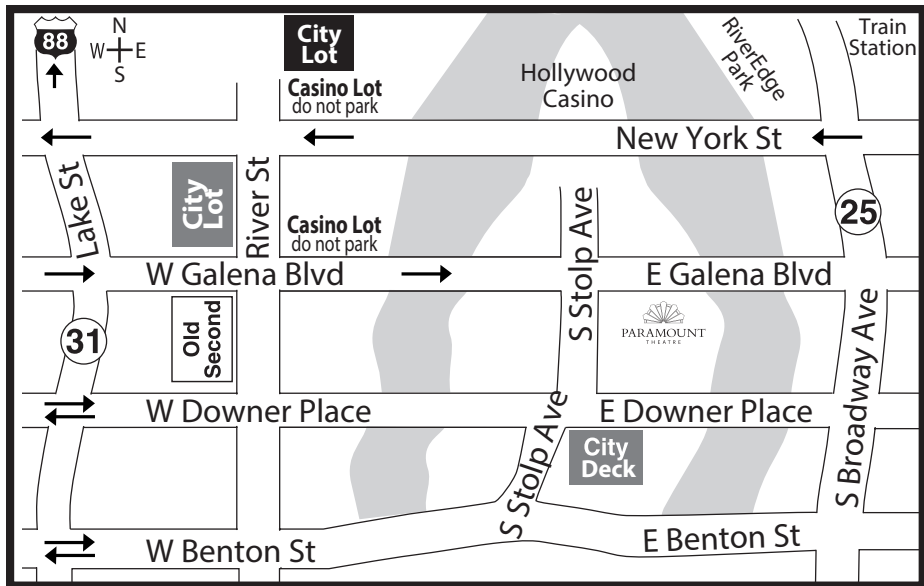

Free Parking
 Paid Parking
 Old Second Bank Free Parking with this pass

FREE PARKING AVAILABLE AT:
Old Second National Bank 37 S. River St.
PNC Bank is now closed. Do not park there.

*Parking available during non-banking hours only.
Not valid for weekday matinee performances.*

Monday-Friday after 6:00 p.m.

Saturdays from 2:00 p.m. to midnight

This pass allows access into the Old Second lot but DOES NOT GUARANTEE A SPOT as spaces are limited. Not valid for RiverEdge Park shows.
See map for other parking options.

DO NOT PARK in the
Fifth Third, PNC or Banco Popular Lots.
YOU WILL BE TOWED.