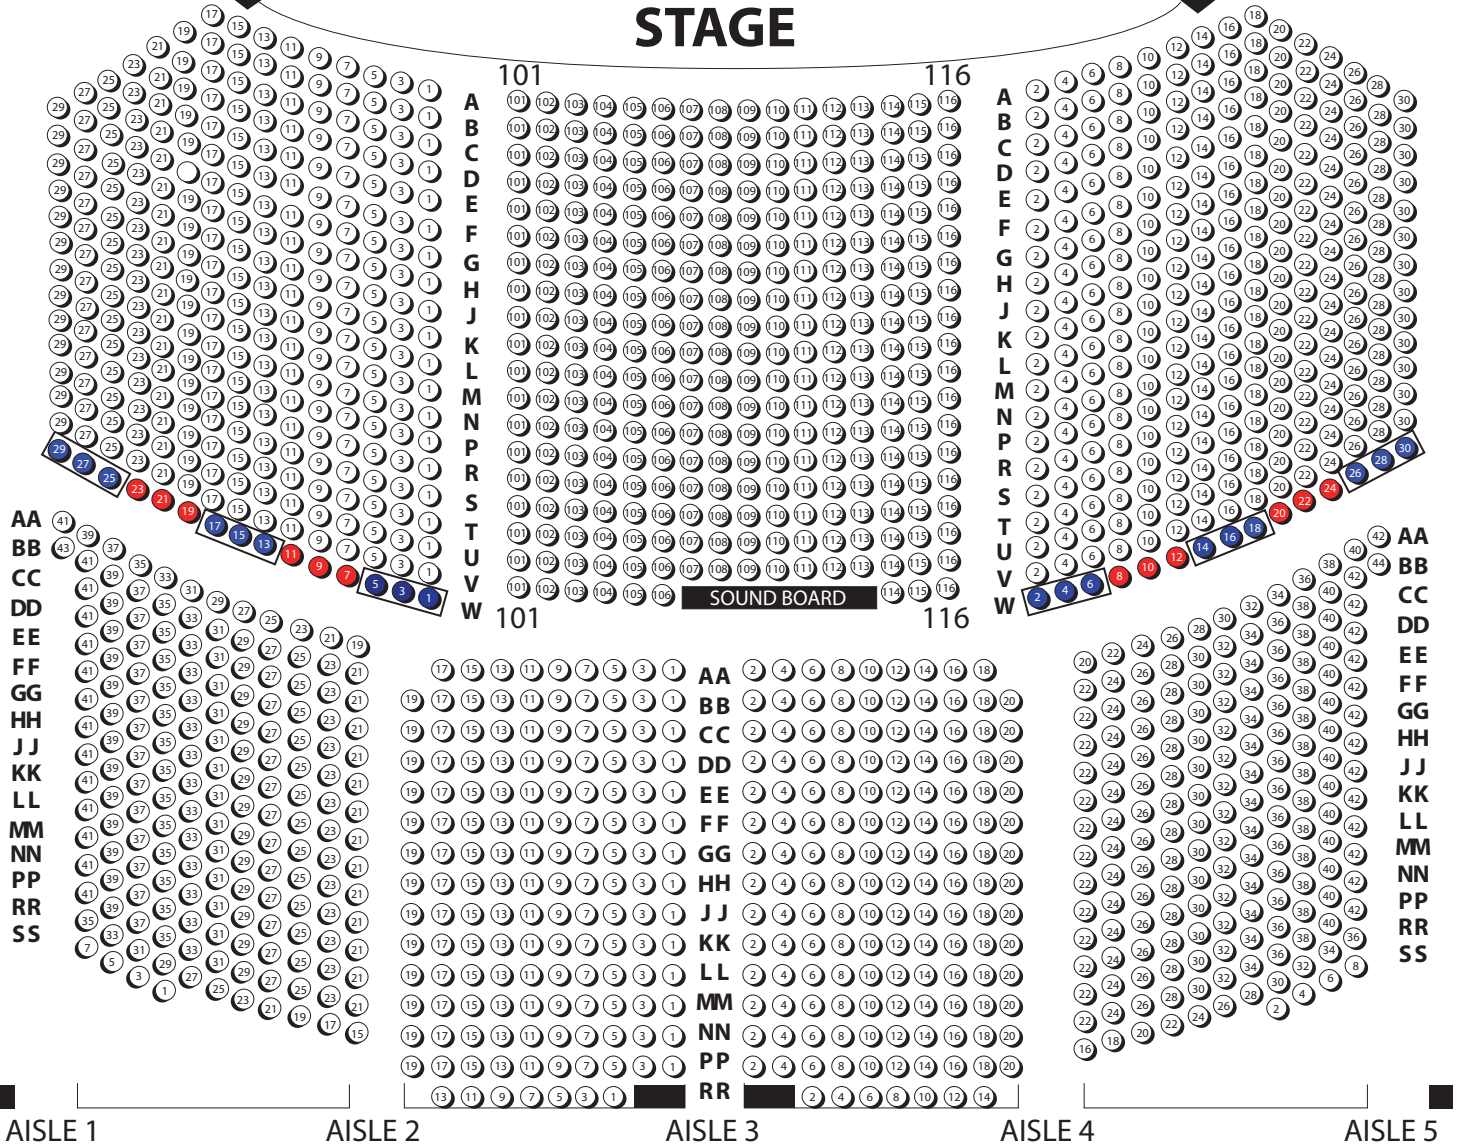

PARAMOUNT THEATRE SEATING CHART

: ACCESSIBLE SEATS

: ACCESSIBLE COMPANION SEATS

STAGE

MAIN FLOOR

BALCONY